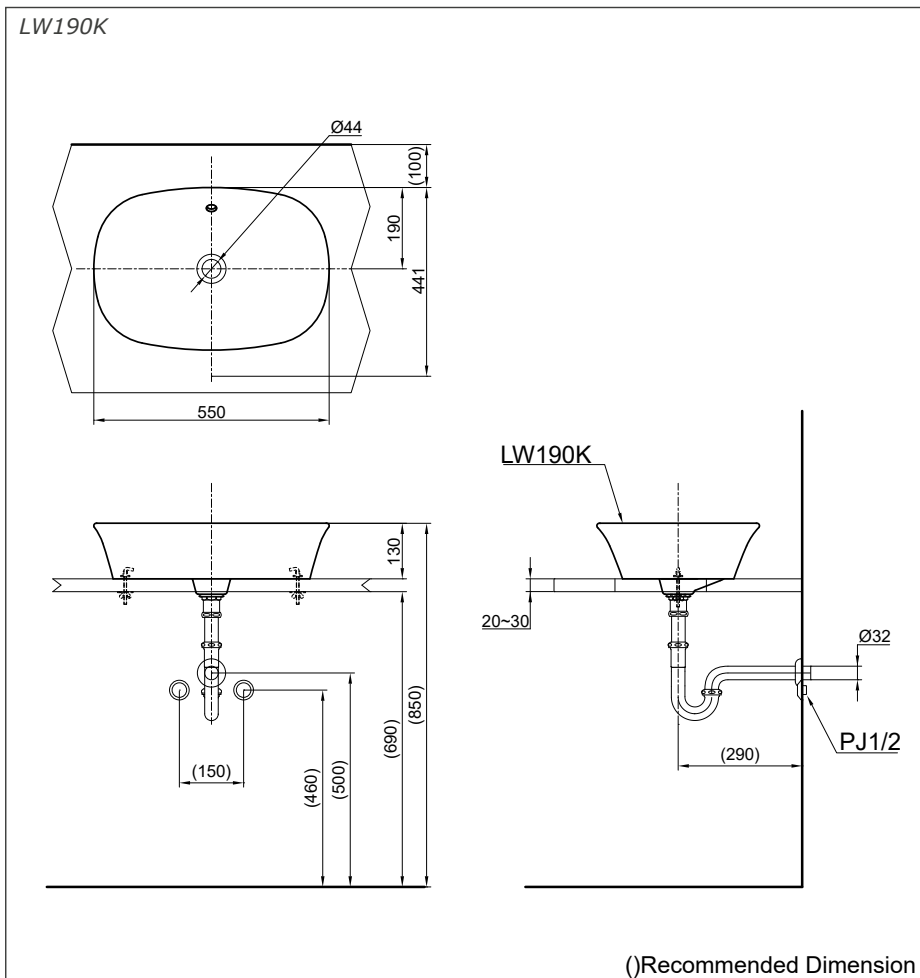

Colors

White

Please consult a TOTO representative for details